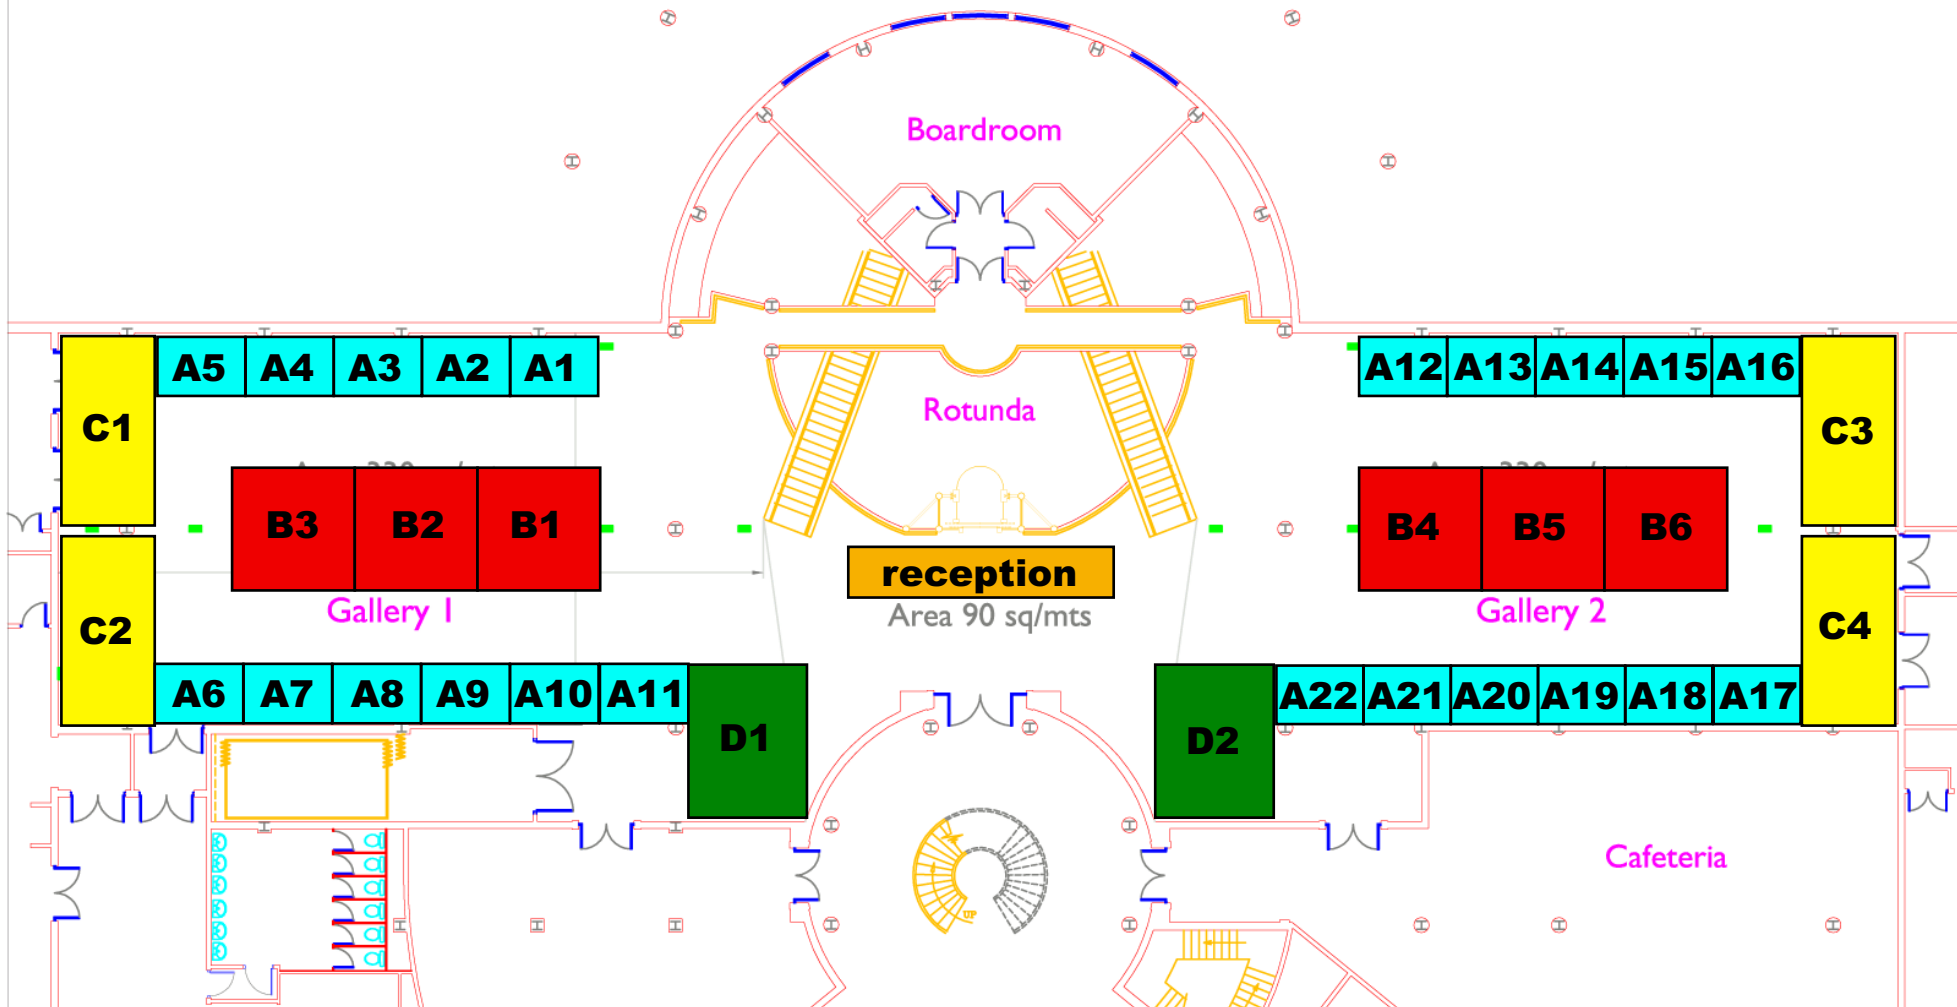

Gallery Exhibition Area

■ Denotes 240v x 13amp Twin Socket Outlet
All Dimensions are in Metres

Gallery Exhibition Area

■ Denotes 240v x 13amp Twin Socket Outlet
All Dimensions are in Metres